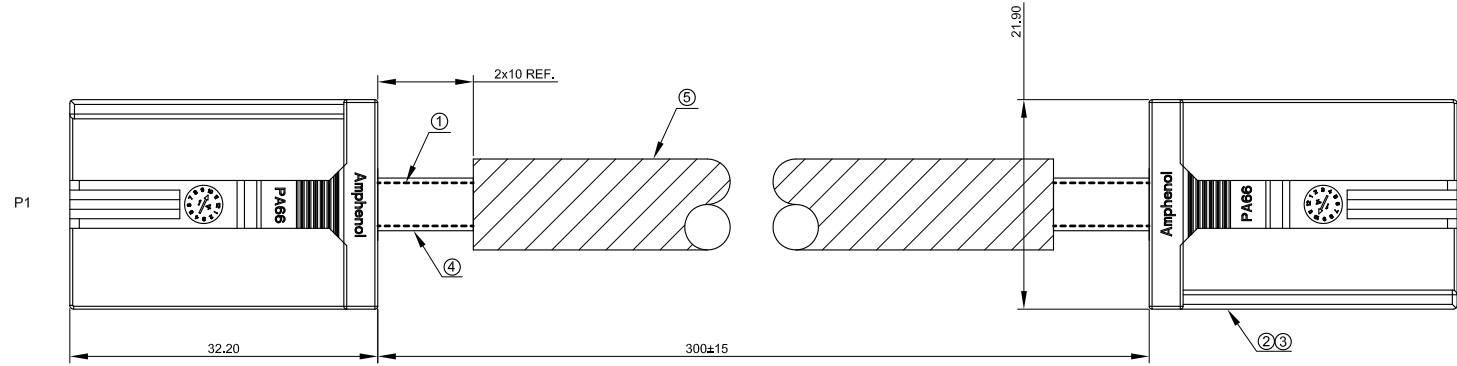

# CUSTOMER DRAWING

REVISIONS				
SYM	ECN	DESCRIPTION	DATE	APPROVED
1	N/A	NEW RELEASE	03/31/16	IP

P1 PIN	PIN OUT	P2 PIN	SIGNAL ASSIGNMENT
1		1	D1 +
3		3	D1 -
5		5	GND
4		4	D2 +
6		6	D2 -
2		2	GND
7		7	D3 +
9		9	D3 -
11		11	GND
10		10	D4 +
12		12	D4 -
8		8	GND
13		13	D5 +
15		15	D5 -
14		14	GND
16		16	N/A
17		17	N/A
19		19	N/A
18	26AWG	18	POWER
SHELL	DRAIN	SHELL	GND

**MATING RECEPTACLE:**

**NOTES:**  
 1.100% OPEN AND SHORT TEST;  
 2.INSULATION RESISTANCE:DC 300V,5Mohm Min.;  
 3.ELECTRICAL VOLTAGE:AC 300V/MINUTE.  
 4.CONTACTOR RESISTANCE:3 ohm Max..  
 5.DATE CODE:YYMMDD  
 "YY" MEANS THE YEAR  
 "MM" MEANS MONTH  
 "DD" MEANS WORK DAY  
 EX.150101 MEANS JAN. 1ST,2015  
 FONT: COURIER NEW  
 FONT SIZE:8

UNLESS OTHERWISE SPECIFIED <b>TOLERANCES</b> U.S. METRIC X. +/- 20 .XX +/- 0.50 FRACTIONS +/- ANGLES +/- 5° FOR MATERIALS AND FINISHES SEE NOTES REMOVE SHARP EDGES DIMENSIONS U.S. INCHES METRIC MM	<b>APPROVAL</b> DRAWN Harvey Yan CHECKED CHECKED	<b>DATE</b> 03/31/16	<b>Amphenol</b> Amphenol East Asia Limited		
	<b>TITLE</b> CUSTOMER DRAWING FOR HDMI E/M OT E/M CABLE ASSEMBLY				
	<b>DRAWING FILE :</b> DRAWING\CBA\CBA00HDMIW045-1.dwg			<b>SIZE</b> A3	<b>DRAWING NO.</b> CBA00HDMIW045
	ANGLE OF PROJECTION 			<b>REV.</b> 1	<b>SHEET</b> 1 OF 1