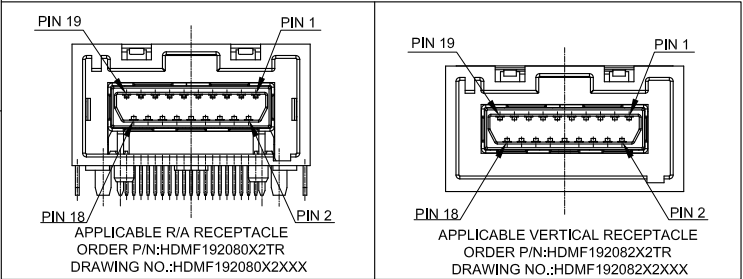

# CUSTOMER DRAWING

REVISIONS				
SYM	ECN	DESCRIPTION	DATE	APPROVED
1	N/A	NEW RELEASE	03/31/16	IP

P1 PIN	PIN OUT	P2 PIN	SIGNAL ASSIGNMENT
1		1	D1 +
3		3	D1 -
5		5	GND
4		4	D2 +
6		6	D2 -
2		2	GND
7		7	D3 +
9		9	D3 -
11		11	GND
10		10	D4 +
12		12	D4 -
8		8	GND
13		13	D5 +
15		15	D5 -
14		14	GND
16		16	N/A
17		17	N/A
19		19	N/A
18	26AWG	18	POWER
SHELL	DRAIN	SHELL	GND

**MATING RECEPTACLE:**

**NOTES:**  
 1.100% OPEN AND SHORT TEST;  
 2.INSULATION RESISTANCE:DC 300V,5Mohm Min.;  
 3.ELECTRICAL VOLTAGE:AC 300V/MINUTE.  
 4.CONTACTOR RESISTANCE:3 ohm Max..  
 5.DATE CODE:YYMMDD  
 "YY" MEANS THE YEAR  
 "MM" MEANS MONTH  
 "DD" MEANS WORK DAY  
 EX.150101 MEANS JAN. 1ST,2015  
 FONT: COURIER NEW  
 FONT SIZE:8

UNLESS OTHERWISE SPECIFIED <b>TOLERANCES</b> U.S. METRIC X. +/- 20 .XX +/- 0.50 FRACTIONS +/- ANGLES +/- 5° FOR MATERIALS AND FINISHES SEE NOTES REMOVE SHARP EDGES DIMENSIONS U.S. INCHES METRIC MM	<b>APPROVAL</b> DRAWN Harvey Yan CHECKED CHECKED	<b>DATE</b> 03/31/16	<b>Amphenol</b> Amphenol East Asia Limited		
	<b>TITLE</b> CUSTOMER DRAWING FOR HDMI E/M OT E/M CABLE ASSEMBLY				
	<b>DRAWING FILE :</b> DRAWING\CBA\CBA00HDMIW045-1.dwg			<b>SIZE</b> A3	<b>DRAWING NO.</b> CBA00HDMIW045
	ANGLE OF PROJECTION 			<b>REV.</b> 1	<b>SHEET</b> 1 OF 1