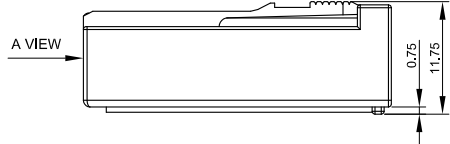

# CUSTOMER DRAWING

REVISIONS				
SYM	ECN	DESCRIPTION	DATE	APPROVED
1	N/A	NEW RELEASE	03/31/16	IP

P1 PIN	PIN OUT	P2 PIN	SIGNAL ASSIGNMENT
1		1	D1 +
3		3	D1 -
5		5	GND
4		4	D2 +
6		6	D2 -
2		2	GND
7		7	D3 +
9		9	D3 -
11		11	GND
10		10	D4 +
12		12	D4 -
8		8	GND
13		13	D5 +
15		15	D5 -
14		14	GND
16		16	N/A
17		17	N/A
19		19	N/A
18	26AWG	18	POWER
SHELL	DRAIN	SHELL	GND