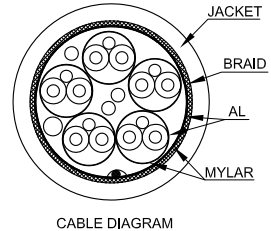

# CUSTOMER DRAWING

REVISIONS				
SYM	ECN	DESCRIPTION	DATE	APPROVED
1	N/A	NEW RELEASE	03/31/16	IP

P1 PIN	PIN OUT	P2 PIN	SIGNAL ASSIGNMENT
1		1	D1 +
3		3	D1 -
5		5	GND
4		4	D2 +
6		6	D2 -
2		2	GND
7		7	D3 +
9		9	D3 -
11		11	GND
10		10	D4 +
12		12	D4 -
8		8	GND
13		13	D5 +
15		15	D5 -
14		14	GND
16		16	N/A
17		17	N/A
19		19	N/A
18	26AWG	18	POWER
SHELL	DRAIN	SHELL	GND

NO.	PARTS NAME	SPECIFICATION STANDARD
5	SPONGE	COLOR:BLACK
4	TUBE	HEAT SHRINKABLE TUBE_BLACK
3	INNER MOLD	LDPE/NATURE
2	CONNECTOR	HDMI E TYPE MALE, CONTACT AREA PLATED 30u" GOLD, OUTER HSG_WHITE
1	CABLE	(32AWG×1P+EAM)×5+32AWG×3C+26AWG×1C+AEB, OD:5.0±0.2MM BLACK; PRINTING ON HDMI CABLE: STANDARD AUTOMOTIVE HDMI™ CABLE AWM STYLE 30V VW-1 105°C