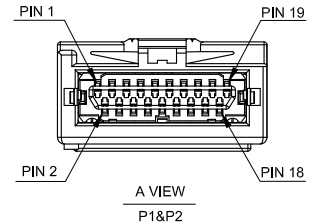

# CUSTOMER DRAWING

REVISIONS				
SYM	ECN	DESCRIPTION	DATE	APPROVED
1	N/A	NEW RELEASE	03/31/16	IP

P1 PIN	PIN OUT	P2 PIN	SIGNAL ASSIGNMENT
1		1	D1 +
3		3	D1 -
5		5	GND
4		4	D2 +
6		6	D2 -
2		2	GND
7		7	D3 +
9		9	D3 -
11		11	GND
10		10	D4 +
12		12	D4 -
8		8	GND
13		13	D5 +
15		15	D5 -
14		14	GND
16		16	N/A
17		17	N/A
19		19	N/A
18	26AWG	18	POWER
SHELL	DRAIN	SHELL	GND

**MATING RECEPTACLE:**

**NOTES:**  
 1.100% OPEN AND SHORT TEST;  
 2.INSULATION RESISTANCE:DC 300V,5Mohm Min.;  
 3.ELECTRICAL VOLTAGE:AC 300V/MINUTE.  
 4.CONTACTOR RESISTANCE:3 ohm Max..  
 5.DATE CODE:YYMMDD  
 "YY" MEANS THE YEAR  
 "MM" MEANS MONTH  
 "DD" MEANS WORK DAY  
 EX.150101 MEANS JAN. 1ST,2015  
 FONT: COURIER NEW  
 FONT SIZE:8